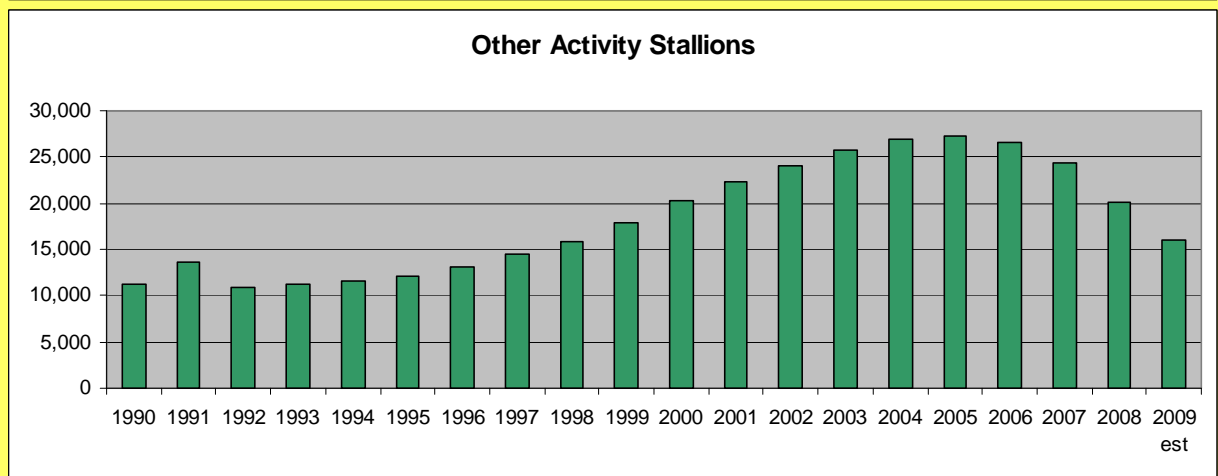

Stallions used for Breeding

These charts illustrate mares bred to stallions broken down by general performance category. Race stallions were categorized as stallions that have started a race or sired a starter. Horses that have earned at least one AQHA point or have an offspring that has earned at least one AQHA point are considered show stallions. The remaining stallions were put into the "other activity" group.