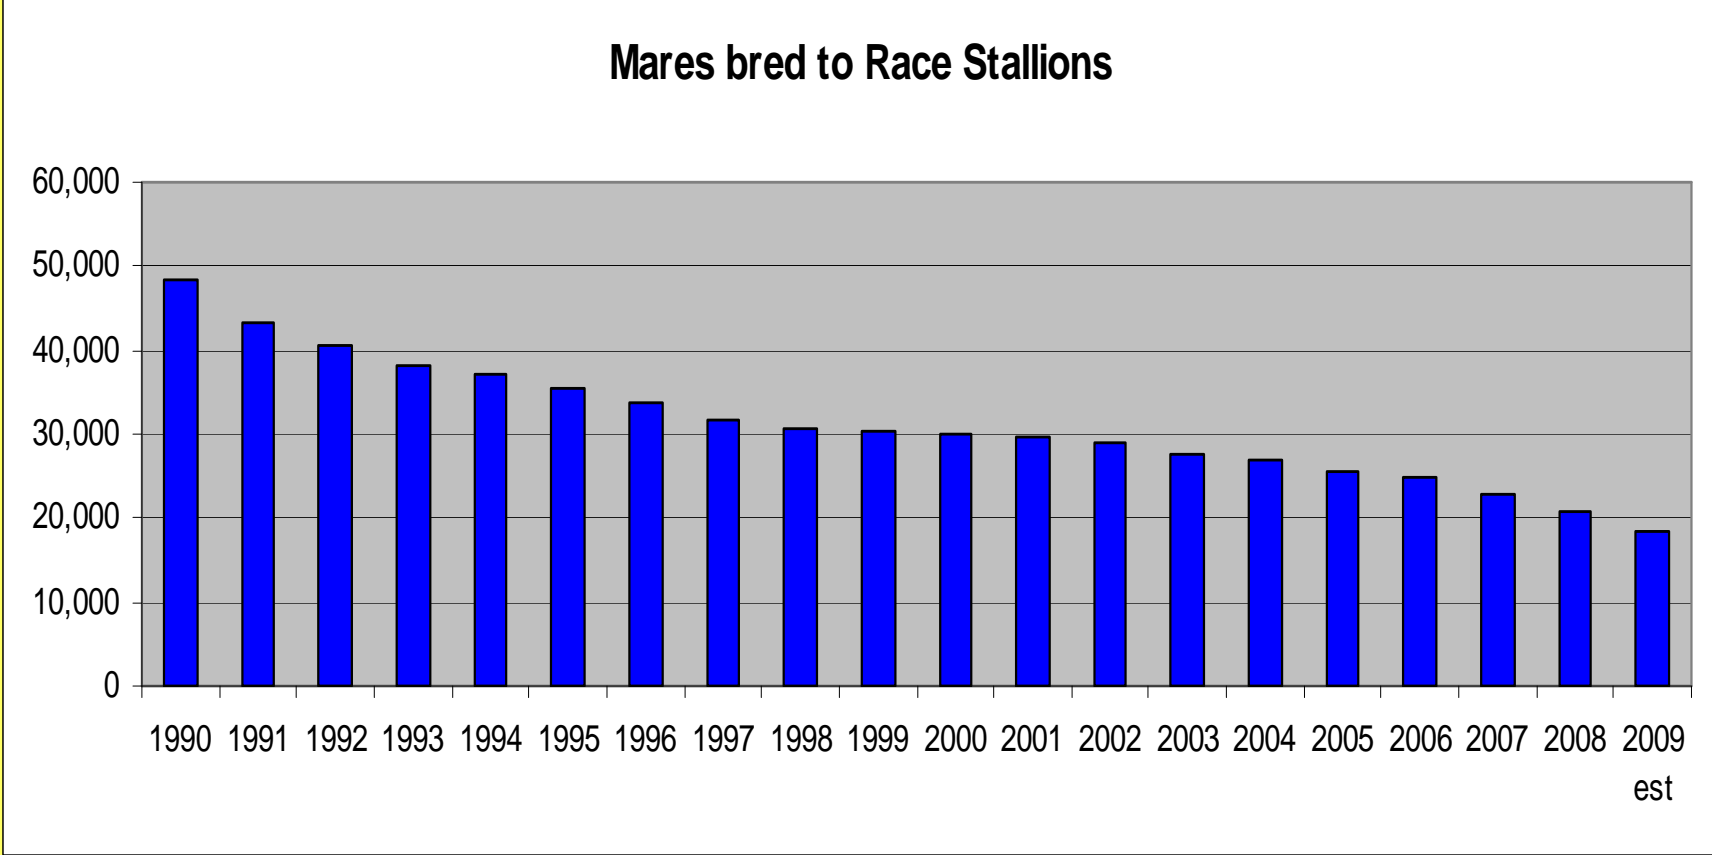

Number of Mares bred to Stallion groups

For this chart, race stallions were categorized as stallions that have started a race or sired a starter.