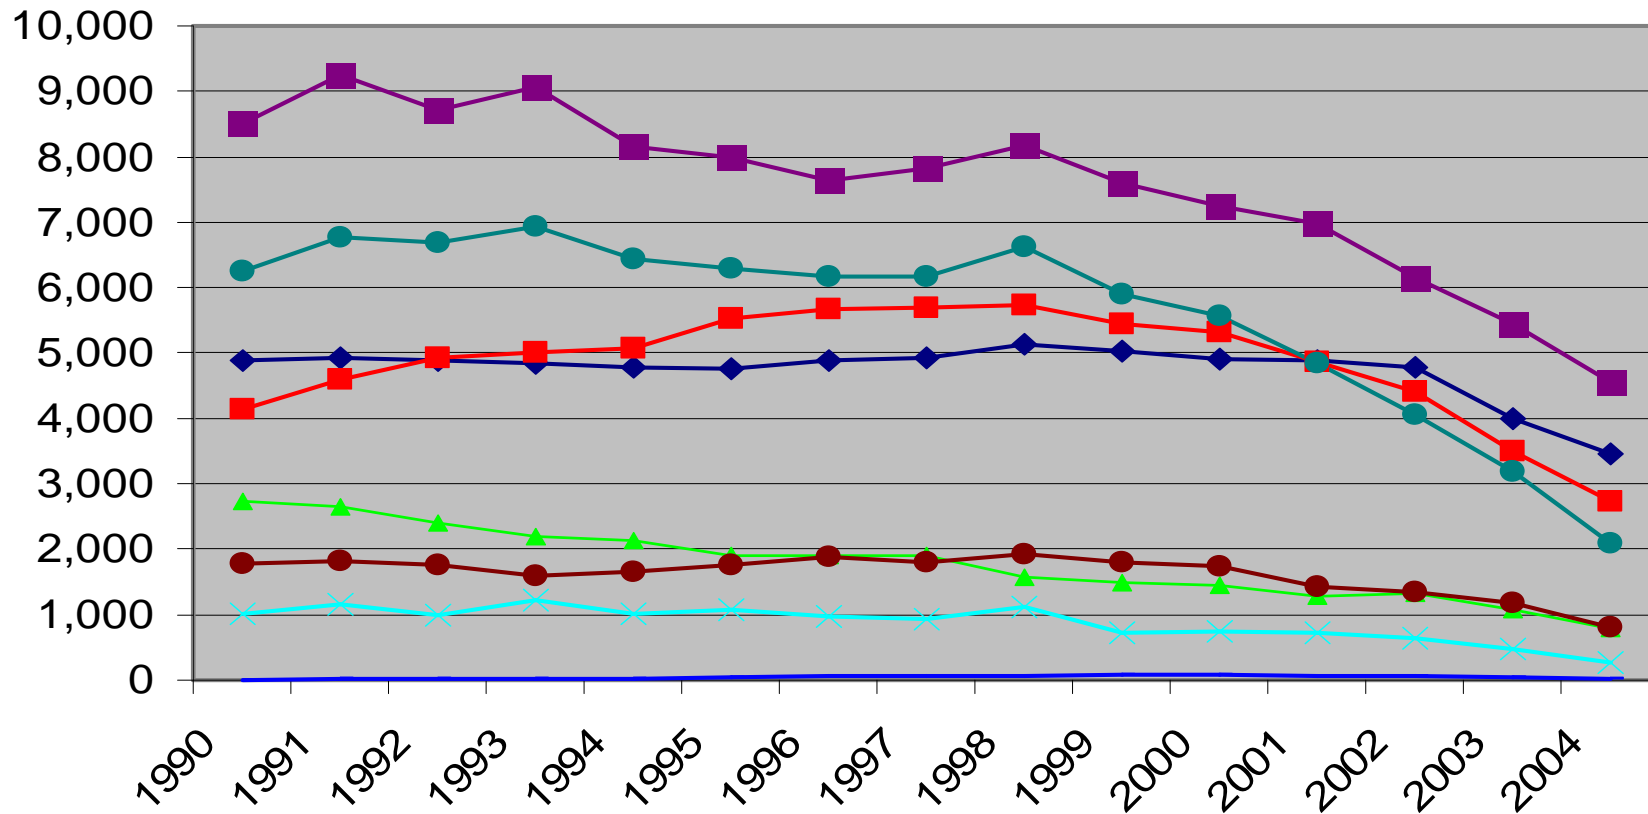

Number of Mares bred to Stallion groups

For this chart, race stallions were categorized as stallions that have started a race or sired a starter.

Number of Mares bred to Stallion groups

For this chart, horses that have earned at least one AQHA point or have an offspring that has earned at least one AQHA point are considered show stallions.

Number of Mares bred to Stallion groups

*For this chart, horses not considered race or show stallions were put into the “other activity” group.

Mares bred to Stallion Groups

This chart illustrates mares bred to stallions broken down by general performance category. Race stallions were categorized as stallions that have started a race or sired a starter. Horses that have earned at least one AQHA point or have an offspring that has earned at least one AQHA point are considered show stallions. The remaining stallions were put into the “other activity” group.

Average Number of Mares Bred per Stallion

Race Stats

Show Stats

Performance Breakdown by Foal Year

- ◆ Category I Halter, Performance Halter
- Category II Reining, Working Cow Horse, Western Riding, Trail
- ▲ Category III Team Penning, Ranch Sorting, Barrel Racing, Pole Bending
- ✕ Category IV Jumping, Working Hunter, Hunter Hack
- Category V Western Pleasure, Hunter Under Saddle, Pleasure Driving
- Category VI Roping, Cutting
- Category VII Showmanship, Western Horsemanship, Equitation
- Category IX Versatility Ranch Horse

Trend of Alliance Horse Participation

■ Alliance/AQHA Show Perf

■ Alliance/No AQHA Show Perf