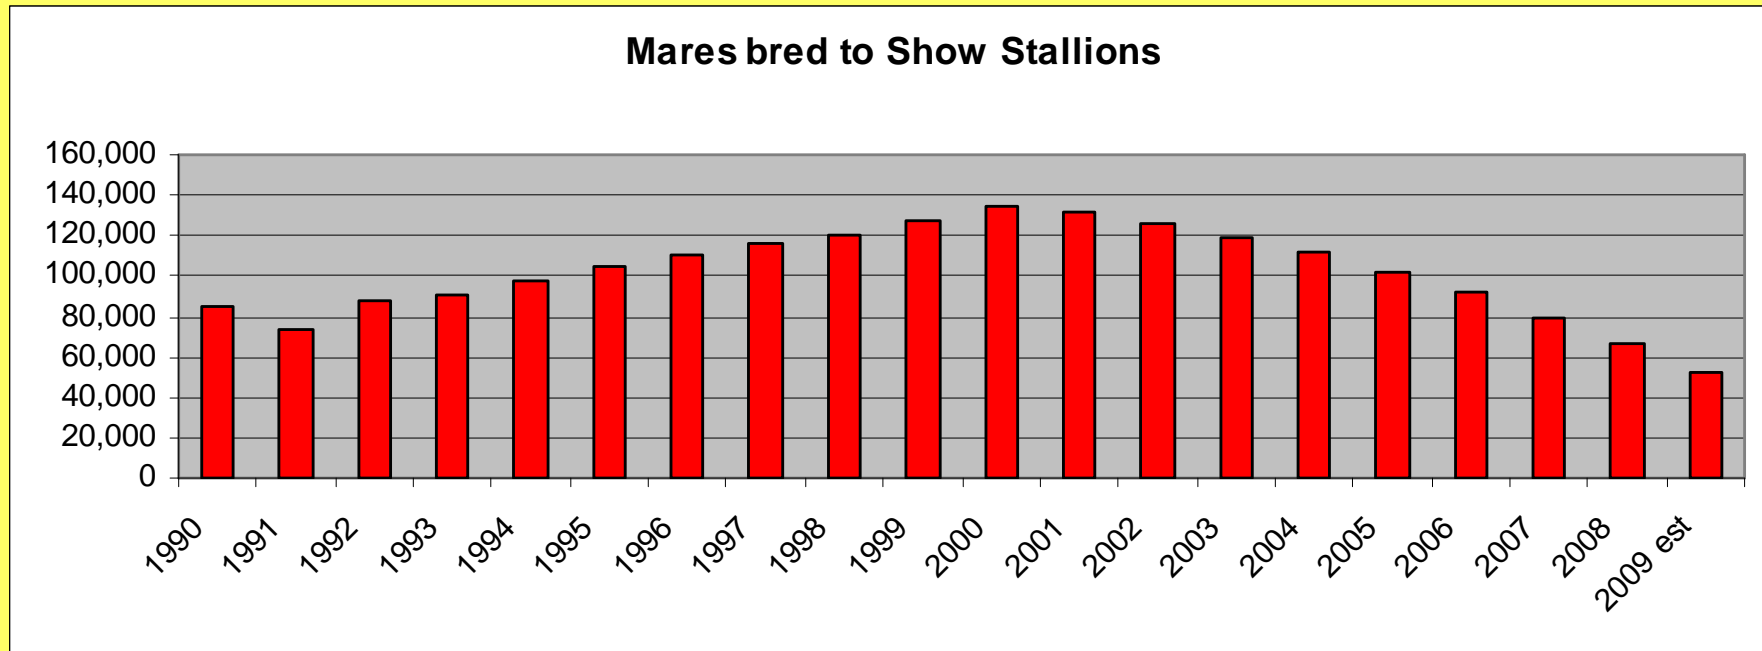

Number of Mares bred by Stallion

The industry impact of stallions that bred large numbers of mares is a common concern. In 2009, stallions that bred 100 or more mares accounted for 2/10ths of a percent (.2%) of the total number of stallions. The group with the greatest impact, by far was stallions that bred two to four mares, accounting for 37.2 percent of breeding stallions. Stallions that bred no more than 24 mares accounted for 97.8 percent of all breeding stallions. Only 5 percent of total mares bred were crossed with stallions that bred 100 or more mares. Of the mares bred last year, 89.3 percent were bred to a stallion that bred 49 or fewer mares.

Stallions used for Breeding

These charts illustrate mares bred to stallions broken down by general performance category. Race stallions were categorized as stallions that have started a race or sired a starter. Horses that have earned at least one AQHA point or have an offspring that has earned at least one AQHA point are considered show stallions. The remaining stallions were put into the "other activity" group.

Number of Mares bred to Stallion groups

For this chart, race stallions were categorized as stallions that have started a race or sired a starter.

Number of Mares bred to Stallion groups

For this chart, horses that have earned at least one AQHA point or have an offspring that has earned at least one AQHA point are considered show stallions.