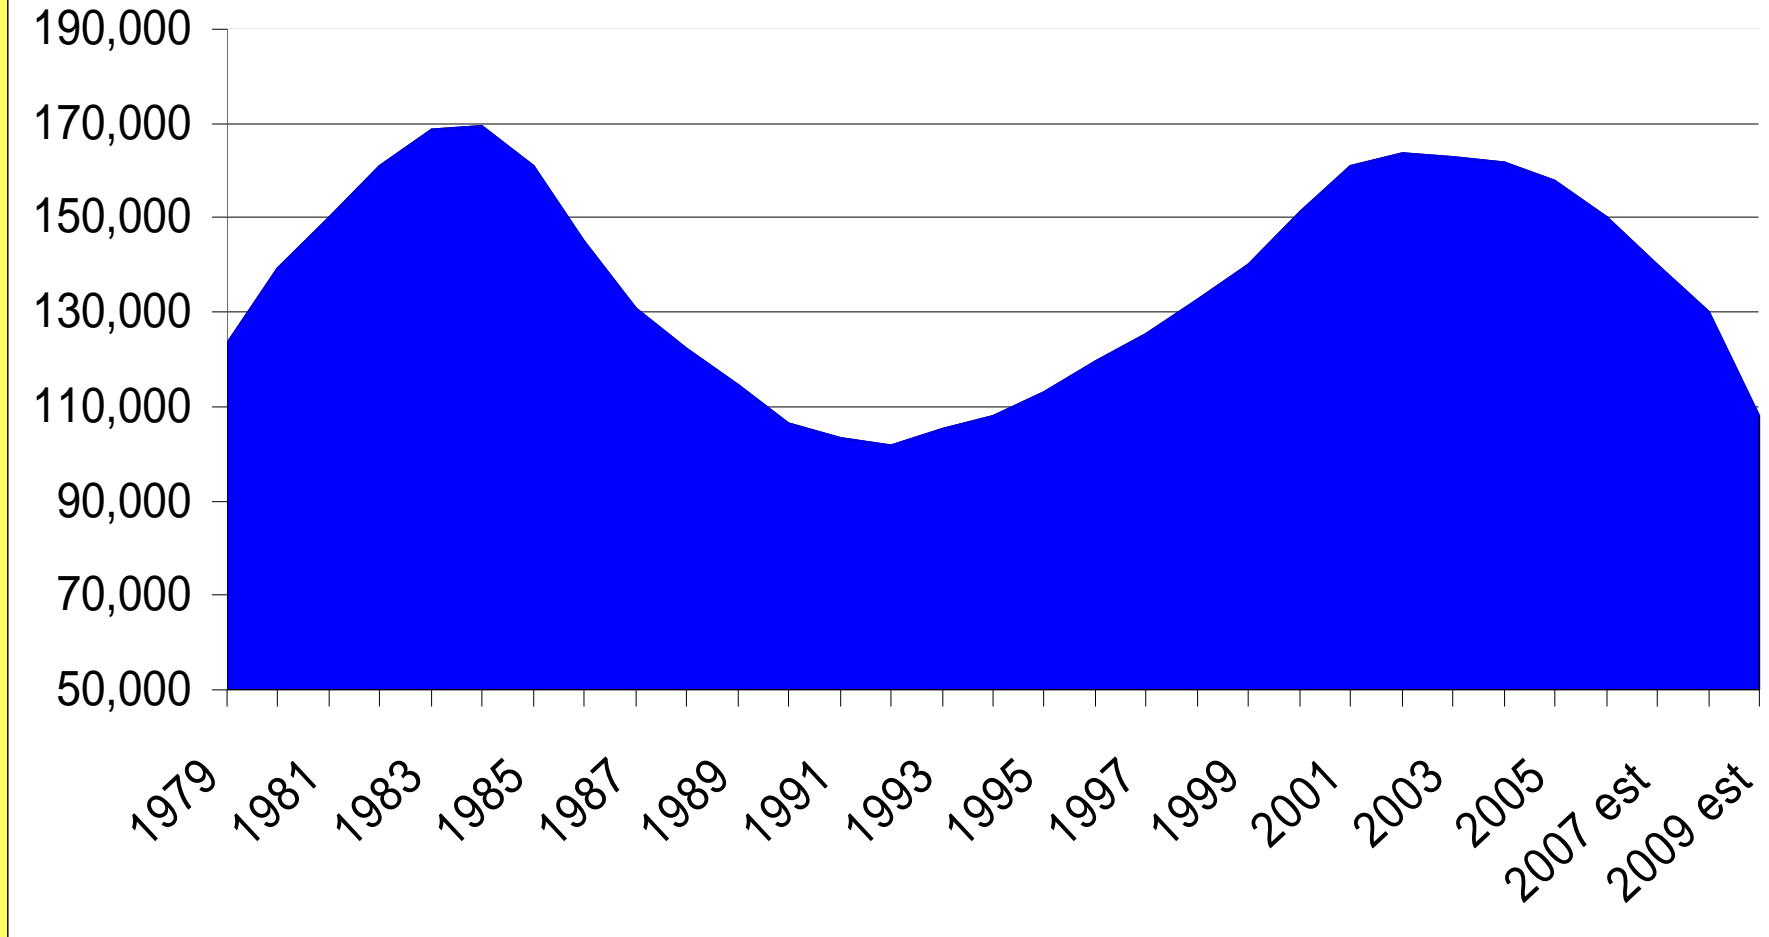

Registrations by Foaling year 1979 - 2009