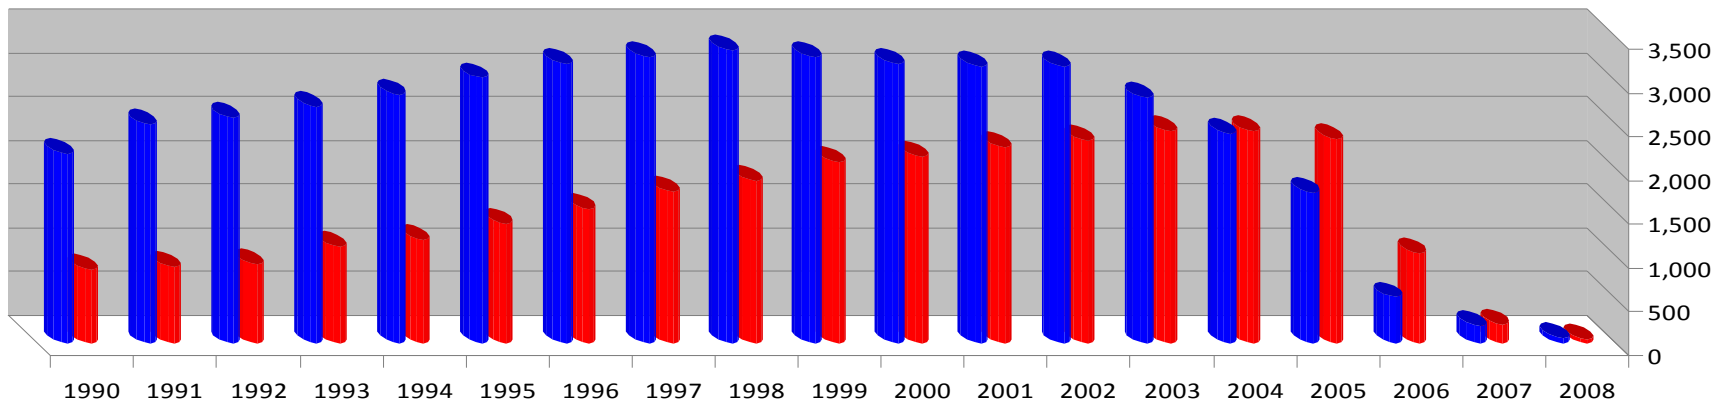

Number of Mares bred to Stallion groups

For this chart, race stallions were categorized as stallions that have started a race or sired a starter.

Number of Mares bred to Stallion groups

For this chart, horses that have earned at least one AQHA point or have an offspring that has earned at least one AQHA point are considered show stallions.

Number of Mares bred to Stallion groups

*For this chart, horses not considered race or show stallions were put into the “other activity” group.

Mares bred to Stallion Groups

This chart illustrates mares bred to stallions broken down by general performance category. Race stallions were categorized as stallions that have started a race or sired a starter. Horses that have earned at least one AQHA point or have an offspring that has earned at least one AQHA point are considered show stallions. The remaining stallions were put into the “other activity” group.

Average Number of Mares Bred per Stallion

Race Stats

Show Stats

Performance Breakdown by Foal Year

- ◆ Category I Halter, Performance Halter
- Category II Reining, Working Cow Horse, Western Riding, Trail
- ▲ Category III Team Penning, Ranch Sorting, Barrel Racing, Pole Bending
- ✕ Category IV Jumping, Working Hunter, Hunter Hack
- Category V Western Pleasure, Hunter Under Saddle, Pleasure Driving
- Category VI Roping, Cutting
- Category VII Showmanship, Western Horsemanship, Equitation
- Category IX Versatility Ranch Horse

Trend of Alliance Horse Participation

■ Alliance/AQHA Show Perf

■ Alliance/No AQHA Show Perf