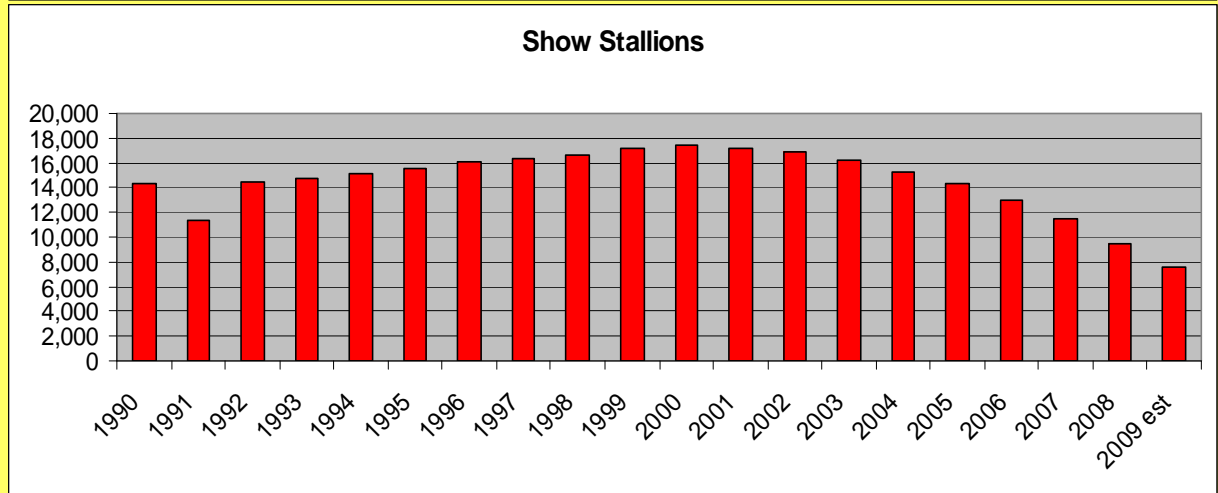

Stallions used for Breeding

These charts illustrate mares bred to stallions broken down by general performance category. Race stallions were categorized as stallions that have started a race or sired a starter. Horses that have earned at least one AQHA point or have an offspring that has earned at least one AQHA point are considered show stallions. The remaining stallions were put into the "other activity" group.