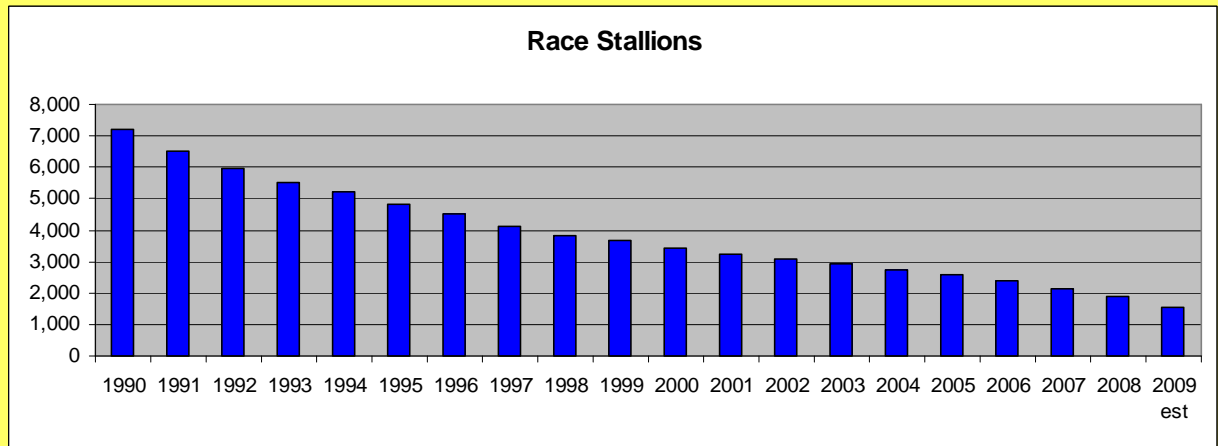

Stallions used for Breeding

These charts illustrate mares bred to stallions broken down by general performance category. Race stallions were categorized as stallions that have started a race or sired a starter. Horses that have earned at least one AQHA point or have an offspring that has earned at least one AQHA point are considered show stallions. The remaining stallions were put into the "other activity" group.