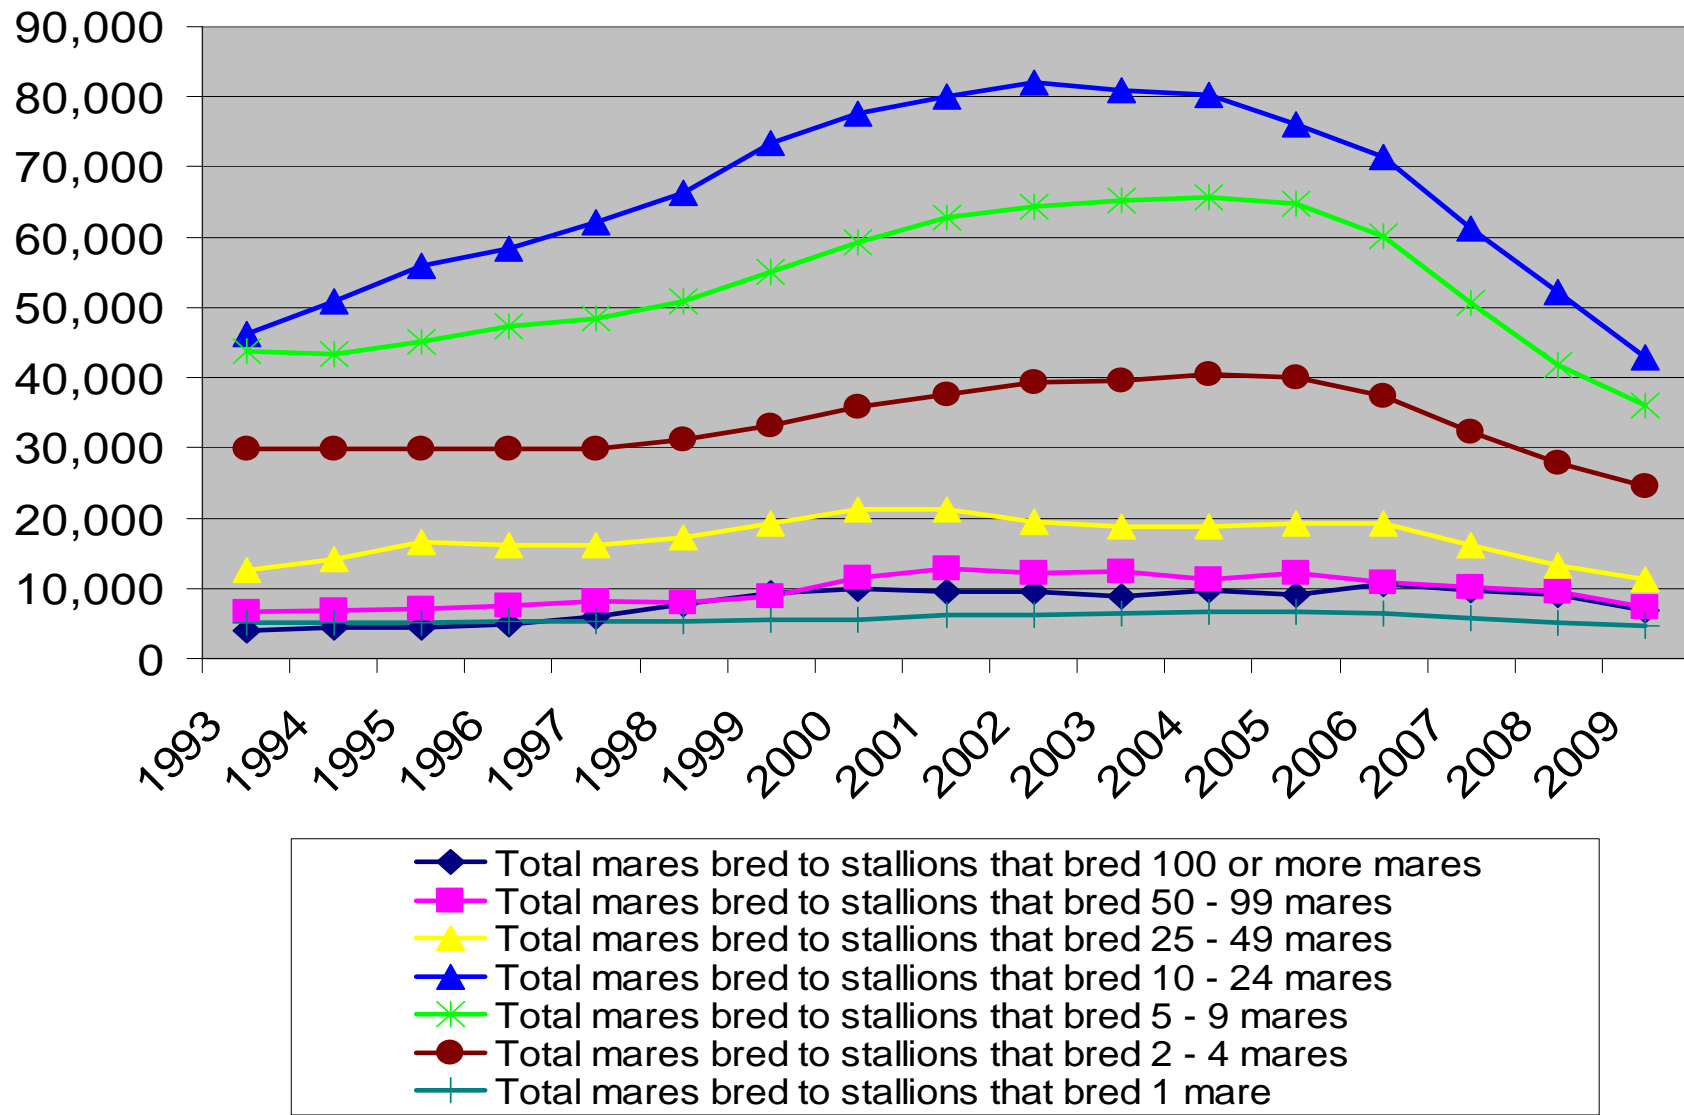

Number of Mares bred by Stallion

The industry impact of stallions that bred large numbers of mares is a common concern. In 2009, stallions that bred 100 or more mares accounted for 2/10ths of a percent (.2%) of the total number of stallions. The group with the greatest impact, by far was stallions that bred two to four mares, accounting for 37.2 percent of breeding stallions. Stallions that bred no more than 24 mares accounted for 97.8 percent of all breeding stallions. Only 5 percent of total mares bred were crossed with stallions that bred 100 or more mares. Of the mares bred last year, 89.3 percent were bred to a stallion that bred 49 or fewer mares.