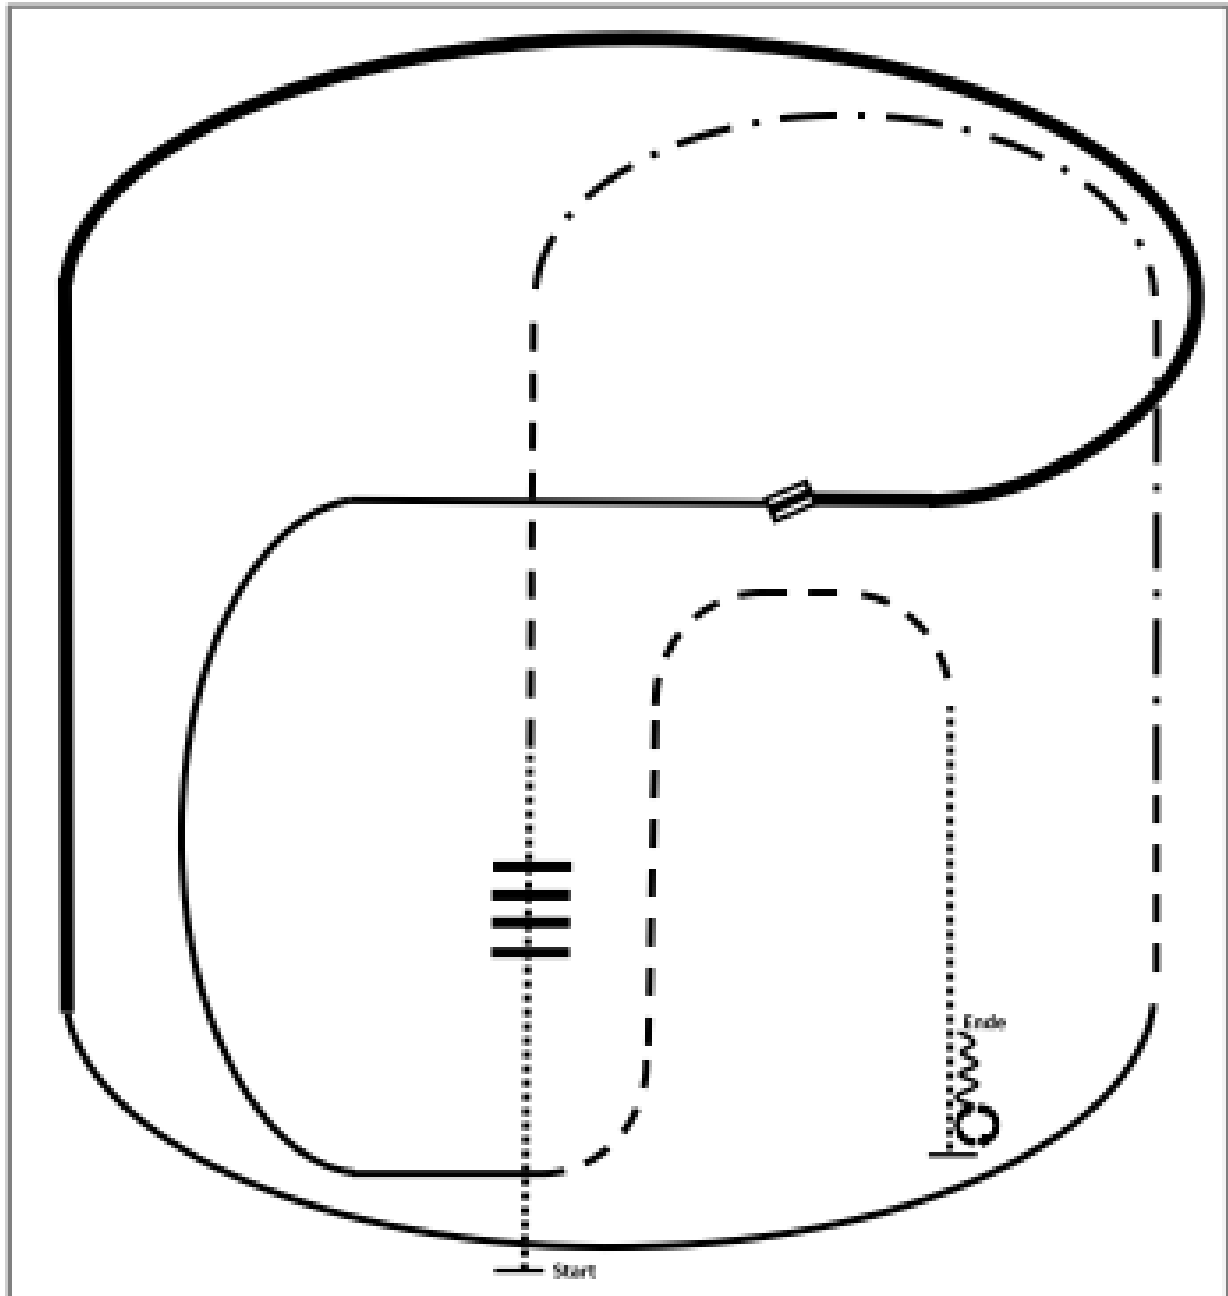

- 8.Ext. Lope right lead
- 9.Lope right lead
- 10.Ext. Trot
- 11.Walk over
- 12.Stop, Back

2015 Ranch Riding Pattern 3 (Arenagröße mind. 20x40): LK 1-3 A/B

- | | |
|--|-----------------------|
| 1.Walk | 7.Trot |
| 2.Trot | 8.Lope left lead |
| 3.Ext. Trot to the center | 9.Ext. Lope left lead |
| 4.Stop, Sidepass right | 10.Change leads |
| 5.Turn 360° each direction
(either way first) | 11.Lope right lead |
| 6.Walk | 12.Ext. Trot |
| | 13.Stop, Back |

	Back
	Lope
	Ext. Lope
	Trot
	Ext. Trot
	Walk
	Lead change flying/simple

AQ-Neudeck

01.05-03.05.2015

2015 Ranch Riding Pattern 13 | en: öB nin (20x40):
LK 1-3 A/B

01/2015

- 1.Walk over
- 2.Trot
- 3.Ext.Trot, Trot
- 4.Lope right lead
- 5.Ext. Lope right lead
- 6.Change leads
- 7.Lope left lead